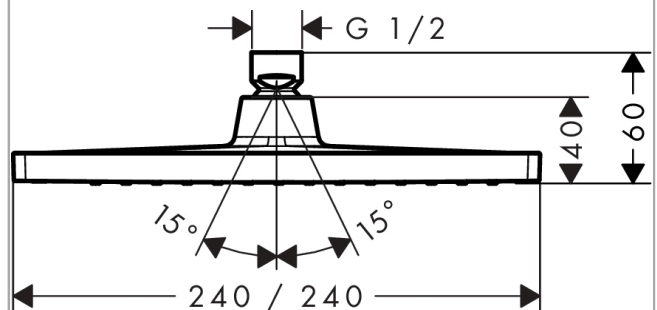

Crometta E

Overhead shower 240 1jet

Finish: **Matt Black** Article Number: **26726670**

Description

product features

- shower head size: 240 x 240 mm
- spray type: Rain
- ball-joint: overhead shower angle adjustable
- material spray disc: plastic
- maximum flow rate at 3 bar: 15,9 l/min
- flow rate Rain spray (at 3 bar): 15,9 l/min
- function from: 8,9 l/min
- minimum flow pressure: 1 bar
- installation: ceiling or wall
- connection thread G 1/2
- connection dimension: DN15
- suitable for continuous flow water heaters

Technology

Product image

Scale drawing

Flowchart

The consumption was measured in combination with the appropriate fittings (thermostat/mixer/ in-wall valve) to reflect actual application in practice.

Crometta E
Overhead shower 240 1jet
 Finish: **Matt Black** Article Number: **26726670**

Exploded Drawing

Year of production: >06/22

Crometta E
Overhead shower 240 1jet
 Finish: **Matt Black** Article Number: **26726670**

Spare part list

Year of production: >06/22

Pos.	Description	Article Number	PC	PU
1	filter packing	94246000	1	1