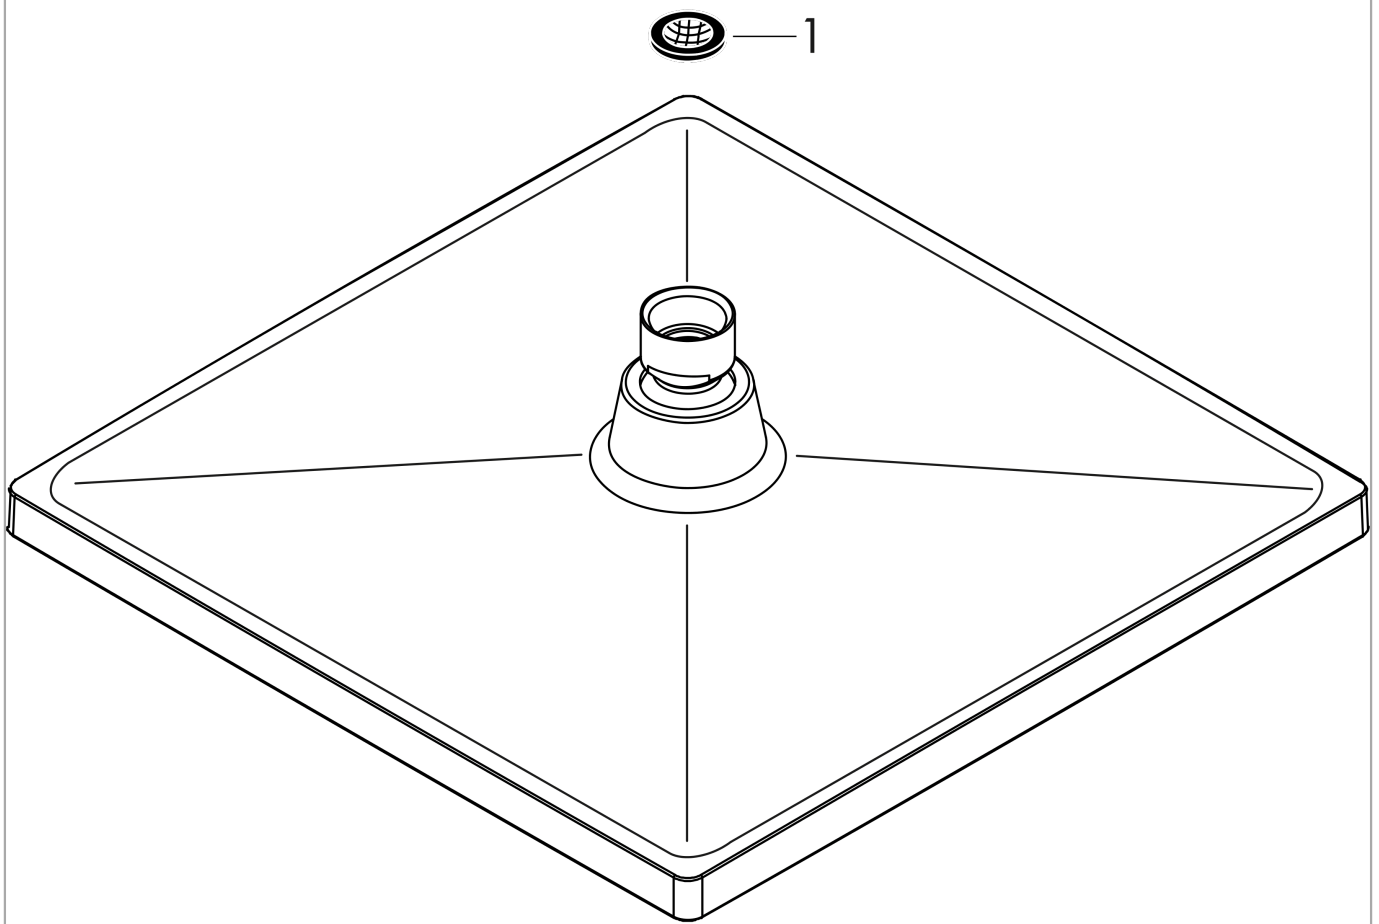

Crometta E

Overhead shower 240 1jet

Finish: **Matt Black** Article Number: **26726670**

Description

product features

- shower head size: 240 x 240 mm
- spray type: Rain
- ball-joint: overhead shower angle adjustable
- material spray disc: plastic
- maximum flow rate at 3 bar: 15,9 l/min
- flow rate Rain spray (at 3 bar): 15,9 l/min
- function from: 8,9 l/min
- minimum flow pressure: 1 bar
- installation: ceiling or wall
- connection thread G 1/2
- connection dimension: DN15
- suitable for continuous flow water heaters

Technology

Product image

Scale drawing

Flowchart

The consumption was measured in combination with the appropriate fittings (thermostat/mixer/ in-wall valve) to reflect actual application in practice.

Crometta E
Overhead shower 240 1jet
 Finish: **Matt Black** Article Number: **26726670**

Exploded Drawing

Year of production: >06/22

Crometta E
Overhead shower 240 1jet
 Finish: **Matt Black** Article Number: **26726670**

Spare part list

Year of production: >06/22

Pos.	Description	Article Number	PC	PU
1	filter packing	94246000	1	1