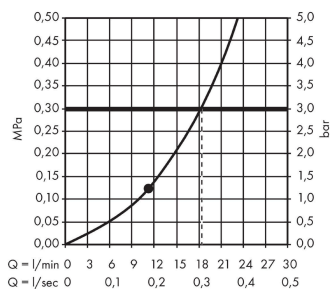

Crometta E

Overhead shower 240 1jet

Finish: **Matt Black** Article Number: **26726670**

Description

product features

- shower head size: 240 x 240 mm
- spray type: Rain
- ball-joint: overhead shower angle adjustable
- material spray disc: plastic
- maximum flow rate at 3 bar: 15,9 l/min
- flow rate Rain spray (at 3 bar): 15,9 l/min
- function from: 8,9 l/min
- minimum flow pressure: 1 bar
- installation: ceiling or wall
- connection thread G 1/2
- connection dimension: DN15
- suitable for continuous flow water heaters

Technology

Product image

Scale drawing

Flowchart

The consumption was measured in combination with the appropriate fittings (thermostat/mixer/ in-wall valve) to reflect actual application in practice.

Crometta E
Overhead shower 240 1jet
 Finish: **Matt Black** Article Number: **26726670**