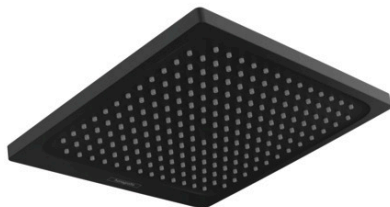

Crometta E

Overhead shower 240 1jet

Finish: **Matt Black** Article Number: **26726670**

Description

product features

- shower head size: 240 x 240 mm
- spray type: Rain
- ball-joint: overhead shower angle adjustable
- material spray disc: plastic
- maximum flow rate at 3 bar: 15,9 l/min
- flow rate Rain spray (at 3 bar): 15,9 l/min
- function from: 8,9 l/min
- minimum flow pressure: 1 bar
- installation: ceiling or wall
- connection thread G 1/2
- connection dimension: DN15
- suitable for continuous flow water heaters

Technology

Product image

Scale drawing

Flowchart

The consumption was measured in combination with the appropriate fittings (thermostat/mixer/ in-wall valve) to reflect actual application in practice.

Crometta E
Overhead shower 240 1jet
 Finish: **Matt Black** Article Number: **26726670**

Exploded Drawing

Year of production: >06/22

Crometta E
Overhead shower 240 1jet
 Finish: **Matt Black** Article Number: **26726670**

Spare part list

Year of production: >06/22

Pos.	Description	Article Number	PC	PU
1	filter packing	94246000	1	1